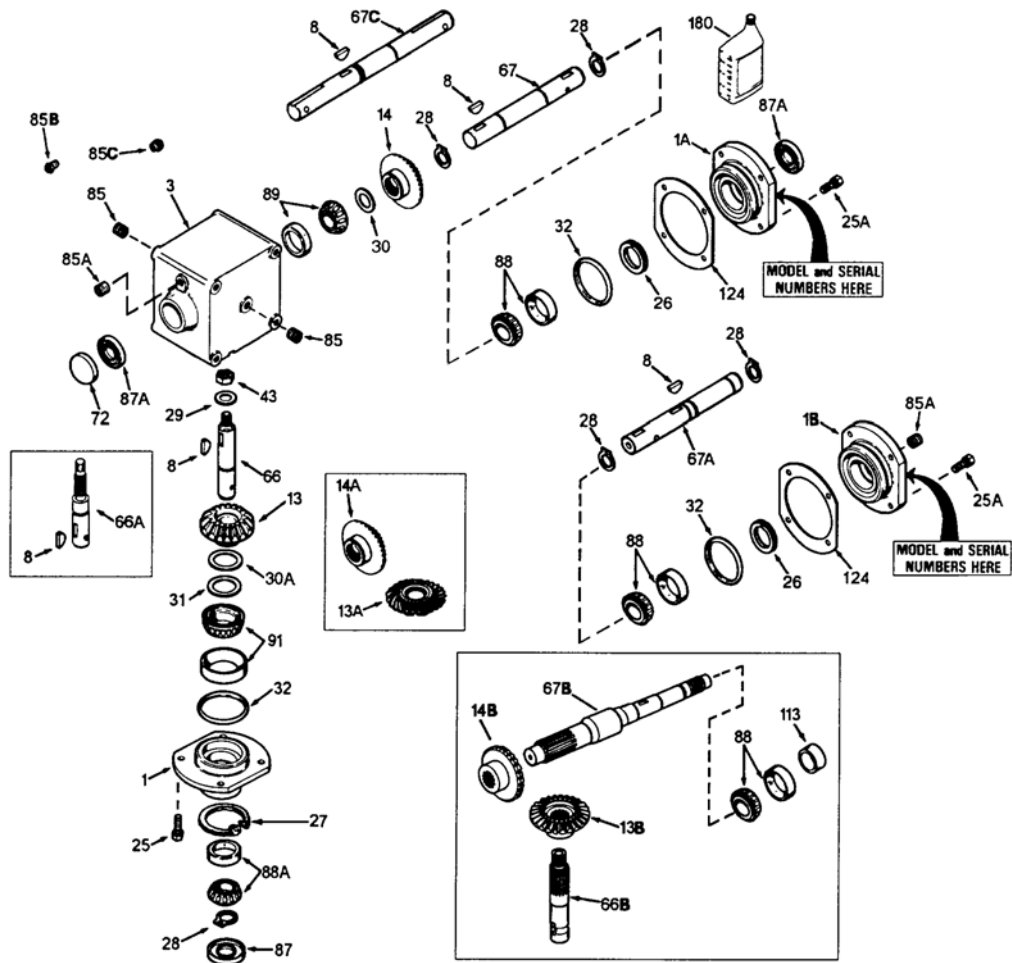

p1100001.1 1100-1100-019 / Right-Angle Drive

ILLUSTRATION SHOWS TYPICAL PARTS ONLY. ORDER BY PART NUMBER. PARTS NOT LISTED ARE SUPPLIED BY OEM.

## Part List

p1100001.1 1100-1100-019 / Right-Angle Drive

REF #	ITEM #	DESCRIPTION	QTY	REMARK
1	786104A	Retainer Cap		
1A	786105	Retainer Cap		
3	770076	Right Angle Drive Housing		
8	792114	Woodruff Key No. 807		
13	778238	Bevel Gear (27 teeth)		
14	778237	Bevel Gear (20 teeth)		
25	792037	Screw, 5/16-18 x 1"		
25A	792037	Screw, 5/16-18 x 1"		
26	780137	Load Ring		
27	792112	Retaining Ring		
28	792113	Retaining Ring		
29	792115	Flat washer		
30	780131	Shim		
31	780138	Shim		
32	788063	"O" Ring		
43	792110A	Hex Jam Nut, 3/4-16		
66	776221	Input Shaft (4-7/8" long)		
67	776222	Output Shaft (7-17/32" long)		
72	792111	Plug		
85	792116	Pipe Plug, 1/4-18		
85A	792039	Pipe Plug, 1/8"		
85C	792118	Relief Valve		
87	788064	Oil Seal		
87A	788065	Oil Seal		
88	780132	Bearing & Cup Ass'y		SEE REPAIR MANUAL
88A	780132	Bearing & Cup Ass'y		SEE REPAIR MANUAL
89	780132	Bearing & Cup Ass'y		SEE REPAIR MANUAL
91	780134	Bearing & Cup Ass'y		SEE REPAIR MANUAL
124	780136	Retainer Cap Shim		
180	730229A	Gear Oil 80W90		